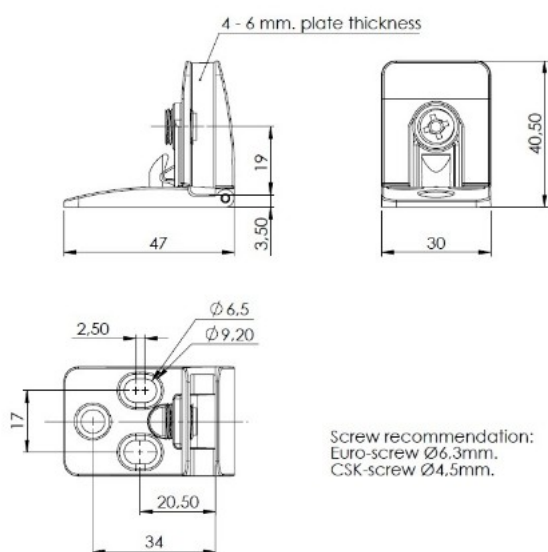

PRODUCT SHEET

Description:

Glass Door Hinge "Square II" Top+Bottom, CPL, Inset Doors, F/Glass Thickness 4-6mm. 1 Zamak Screw W/PVC Tip, Catch Made, Of ABS Plastic

Item number:

15.06.210-5

Units	Box	Carton	HS Code	Barcode
Pair	10	100	8302100090	 5704866492485